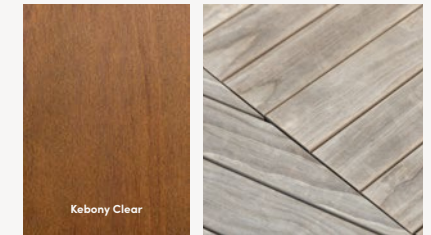

Kebony Clear evolution over time