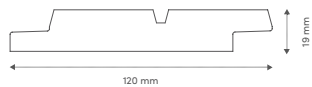

Kebony **Clear Shiplap 90° 1SL** CLADDING

19x145mm #2839

Kebony **Clear Bevel T&G** CLADDING

22x145mm #2891

Kebony **Clear Shiplap 75° 1SL** CLADDING

19x120mm #2861

Kebony **Clear Rhombus 60°** CLADDING

20x145mm #2833