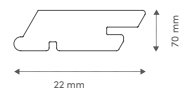

Kebony **Clear Rhombus 60° Tiga** CLADDING

22x70 mm #2895