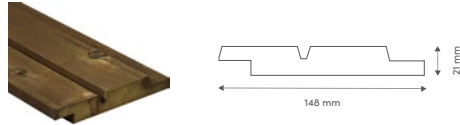

Kebony Character Shiplap 75° Shadowline
CLADDING 21x148mm #2596