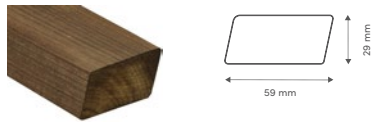

Kebony Character Rhombus CLADDING
29x59mm #2168