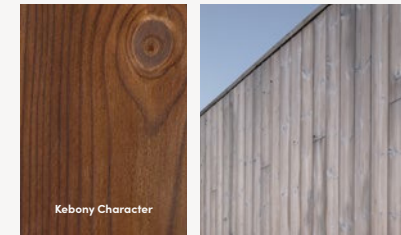

Kebony Character

Kebony Character offers wooden boards with a rustic flair. It is made from FSC® certified Scots pine. The boards can be cut to length; the ends should be sealed.

Kebony Character evolution over time

Kebony Clear

The discreet knot-free grain of Kebony Clear produces an overall harmonious appearance. Made from FSC® certified Radiata pine, it is fully impregnated, making it as durable and strong as any hardwood.