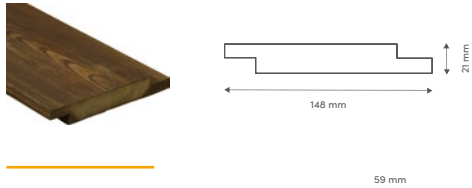

Natural wood
Made to last

Cladding **Character** overview

The knotty grain of Kebony Character cladding gives your project a rustic feel at a value-conscious price. Kebony Character goes through the same modification process and comes with a 30-year warranty against rot.

Kebony Character 90° CLADDING
21x148mm #2216