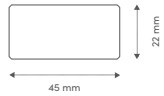

Kebony **Clear Rectangular Rounded** CLADDING

22x96mm #2802

Kebony **Clear T&G 45°** CLADDING

19x120mm #2886

Kebony **Clear Rectangular** CLADDING

22x45mm #2817

Kebony **Clear Triple Batten** CLADDING

21x140mm #2888