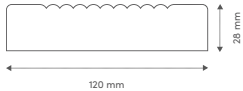

Kebony Character comb-faced DECKING
28x120mm #2485

DISCOVER
THE FULL
PORTFOLIO