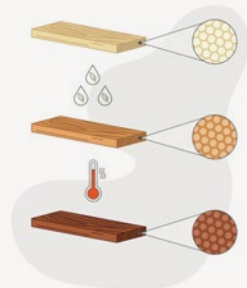

Natural wood
Made to last

We deliver more than just wood.

Kebony, a Norwegian company, pioneers wood innovation with Dually Modified™ wood technology, offering a durable alternative to hardwood, trusted by architects for over two decades. Known for its hardness, stability, and a 35-year warranty Kebony wood evolves from rich brown to a natural silver-gray patina over time. Widely chosen for cladding and decking, Kebony products offer a sustainable solution for many outdoor applications worldwide, ensuring longevity for up to 35 years. Kebony, your first choice in innovative and sustainable wood.

Dually Modified™ wood

Kebony revolutionizes wood enhancement through a patented technique that significantly boosts strength and longevity. This innovative process involves the impregnation with a biobased liquid, triggering two pivotal actions within the wood cell simultaneously.

Active Modification The biobased liquid actively engages with OH-groups in the wood, reducing water sensitivity and enhancing **durability** against environmental factors.

Passive Modification Simultaneously, the biobased liquid creates a polymer that serves as reinforcement, directly contributing to increased **strength and hardness** while giving a distinctive brown color to the wood.

Dually Modified™ Process The combination of active and passive modification, known as the unique Dually Modified™ process, allows Kebony to go beyond tropical hardwood performance in a sustainable way.

At Kebony, trust is our foundation. With Dually Modified™ wood, we turn nature's wonders into lasting masterpieces.

One technology, two architectural styles

Different projects call for different solutions. Kebony offers two finishes that each tailor to a distinctive look.